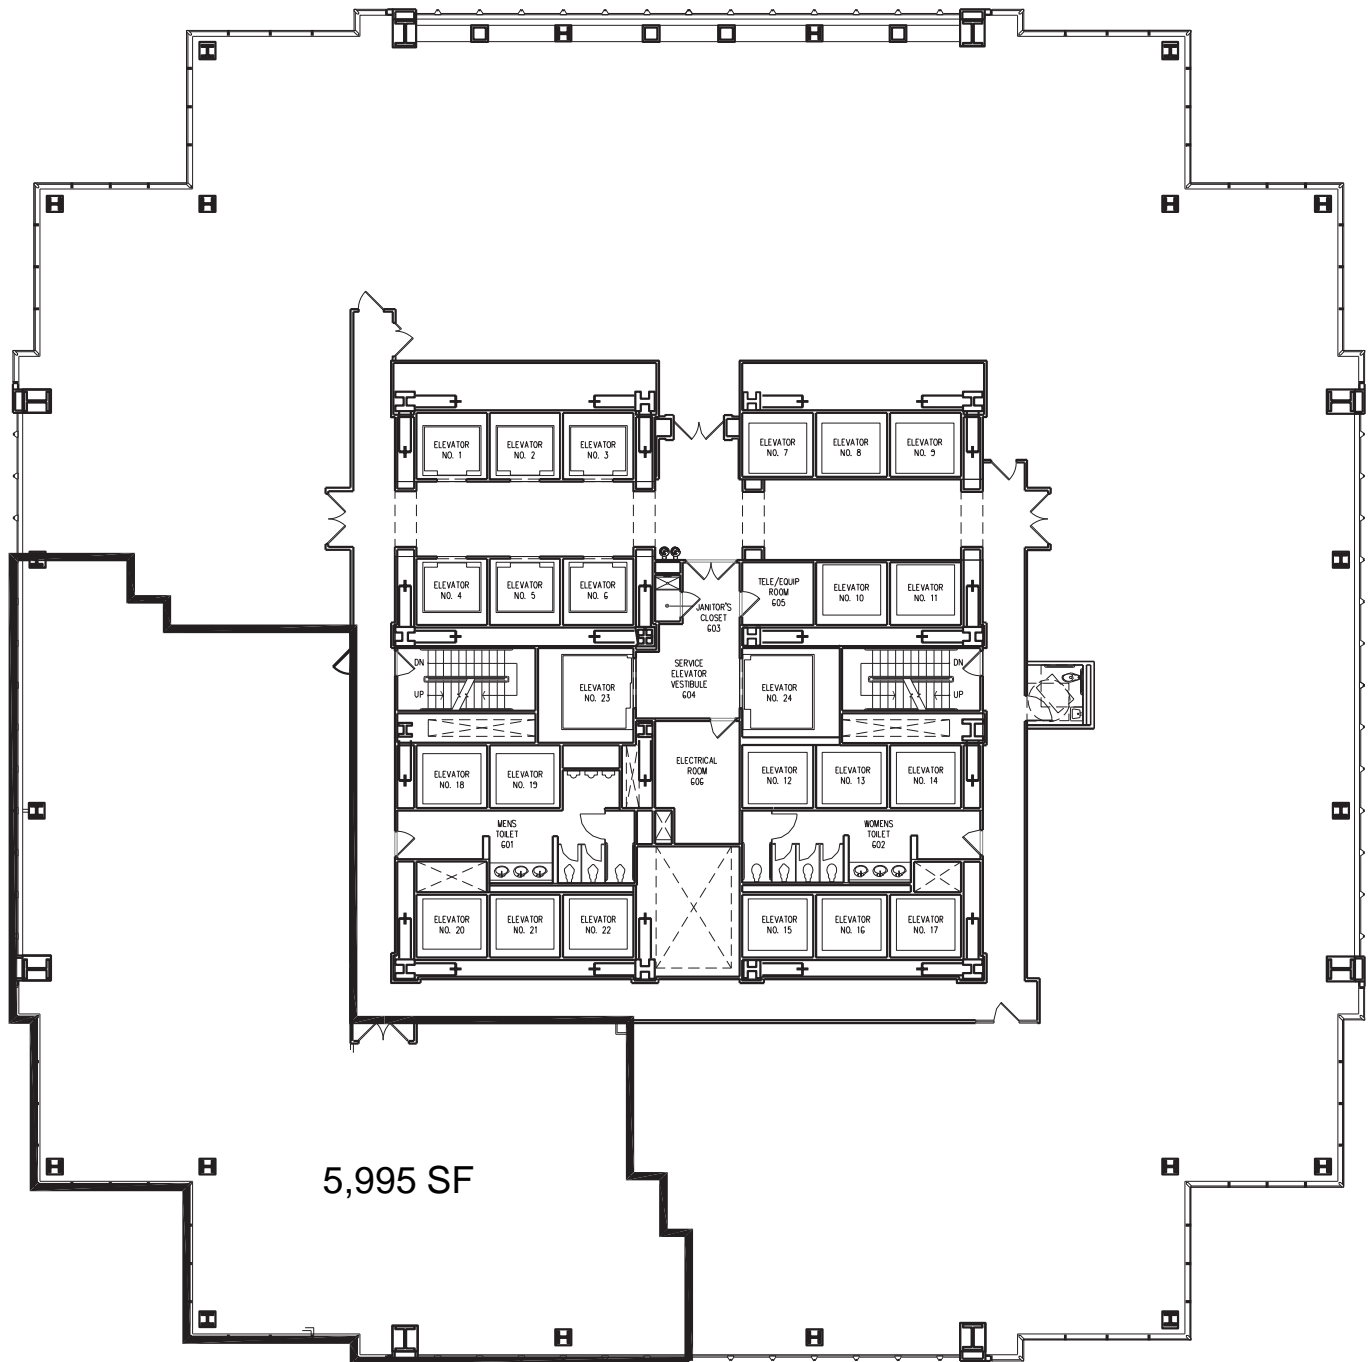

# 6th Floor

ONE Liberty Place  
1650 Market Street Philadelphia, PA

5,995 SF

Leasing Agent:  
William J. Hirschfeld, CCIM  
(215) 963-4025  
[bill.hirschfeld@cushwake.com](mailto:bill.hirschfeld@cushwake.com)