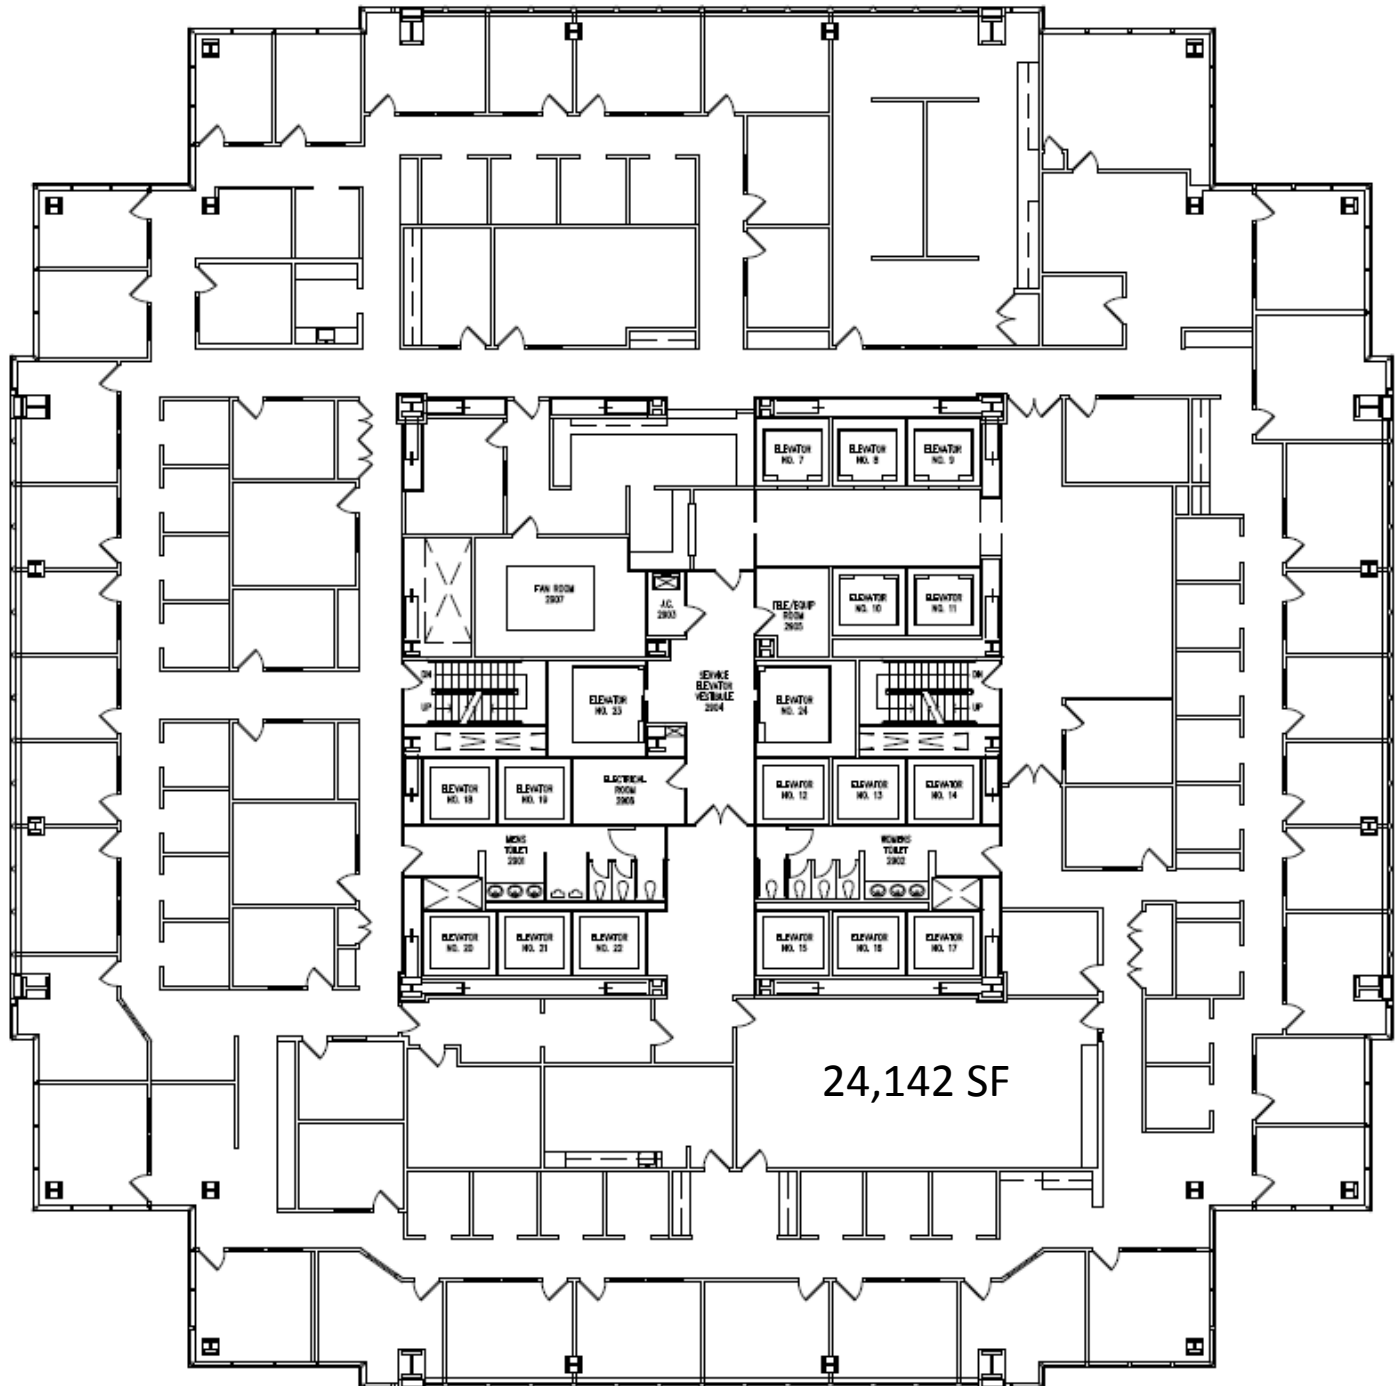

29th Floor

ONE Liberty Place
1650 Market Street Philadelphia, PA

Leasing Agent:
William J. Hirschfeld, CCIM
(215) 963-4025
bill.hirschfeld@cushwake.com