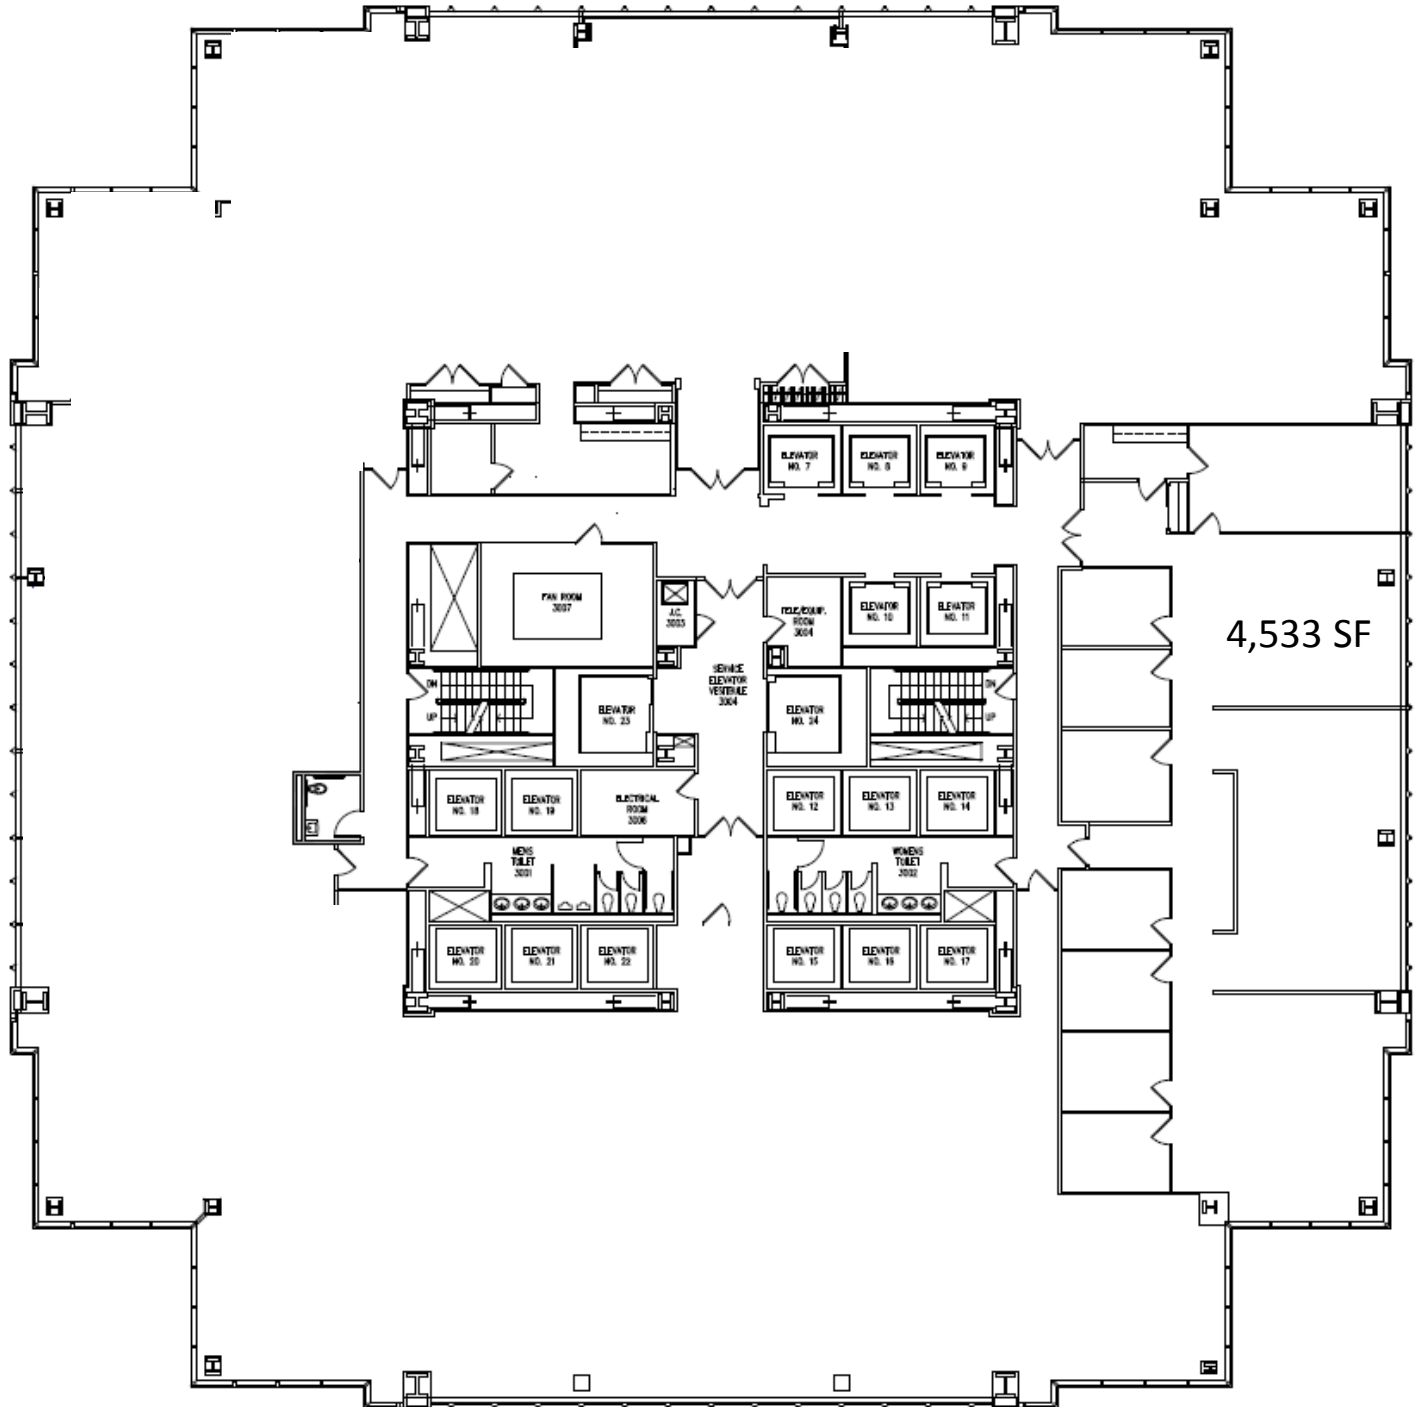

# 30<sup>th</sup> Floor

ONE Liberty Place  
1650 Market Street Philadelphia, PA

Leasing Agent:  
William J. Hirschfeld, CCIM  
(215) 963-4025  
[bill.hirschfeld@cushwake.com](mailto:bill.hirschfeld@cushwake.com)