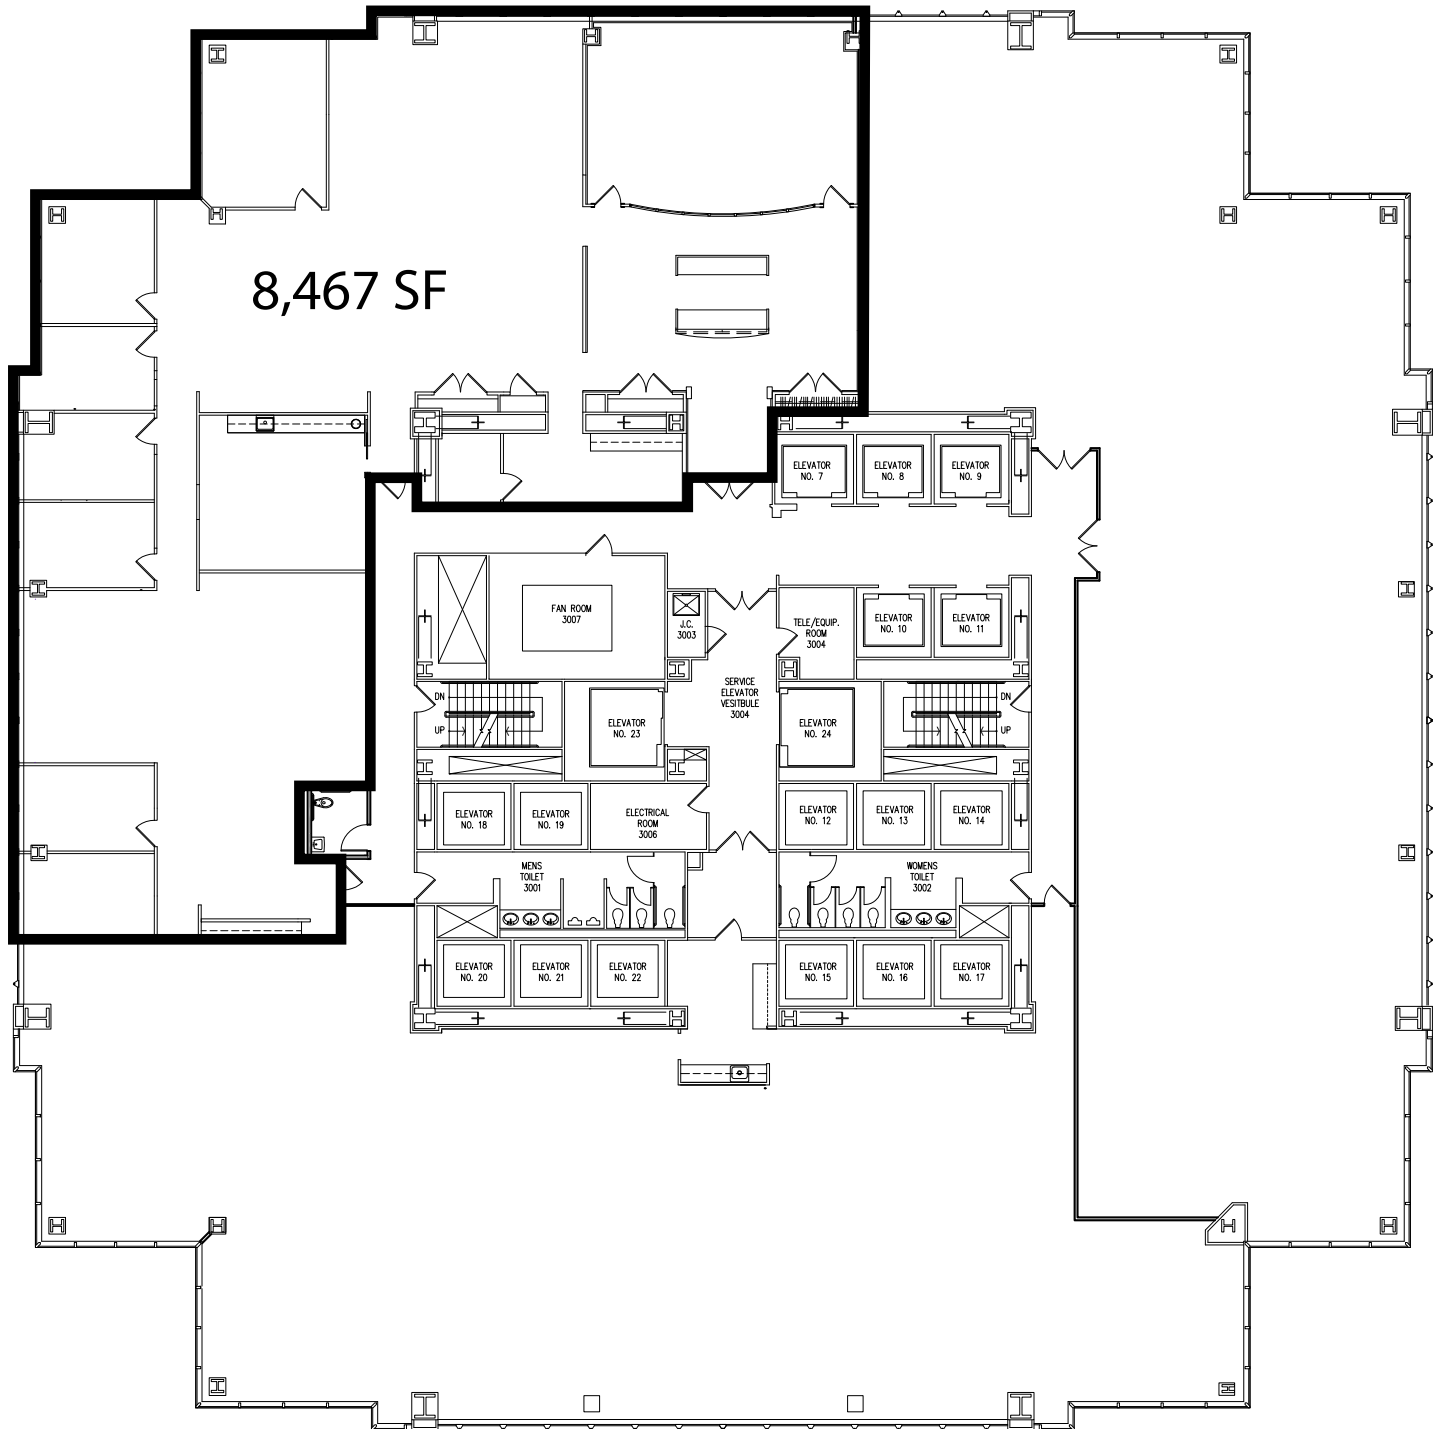

ONE Liberty Place

1650 Market Street Philadelphia, PA

30th Floor

Leasing Agent:
William J. Hirschfeld, CCIM
(215) 963-4025
bill.hirschfeld@cushwake.com